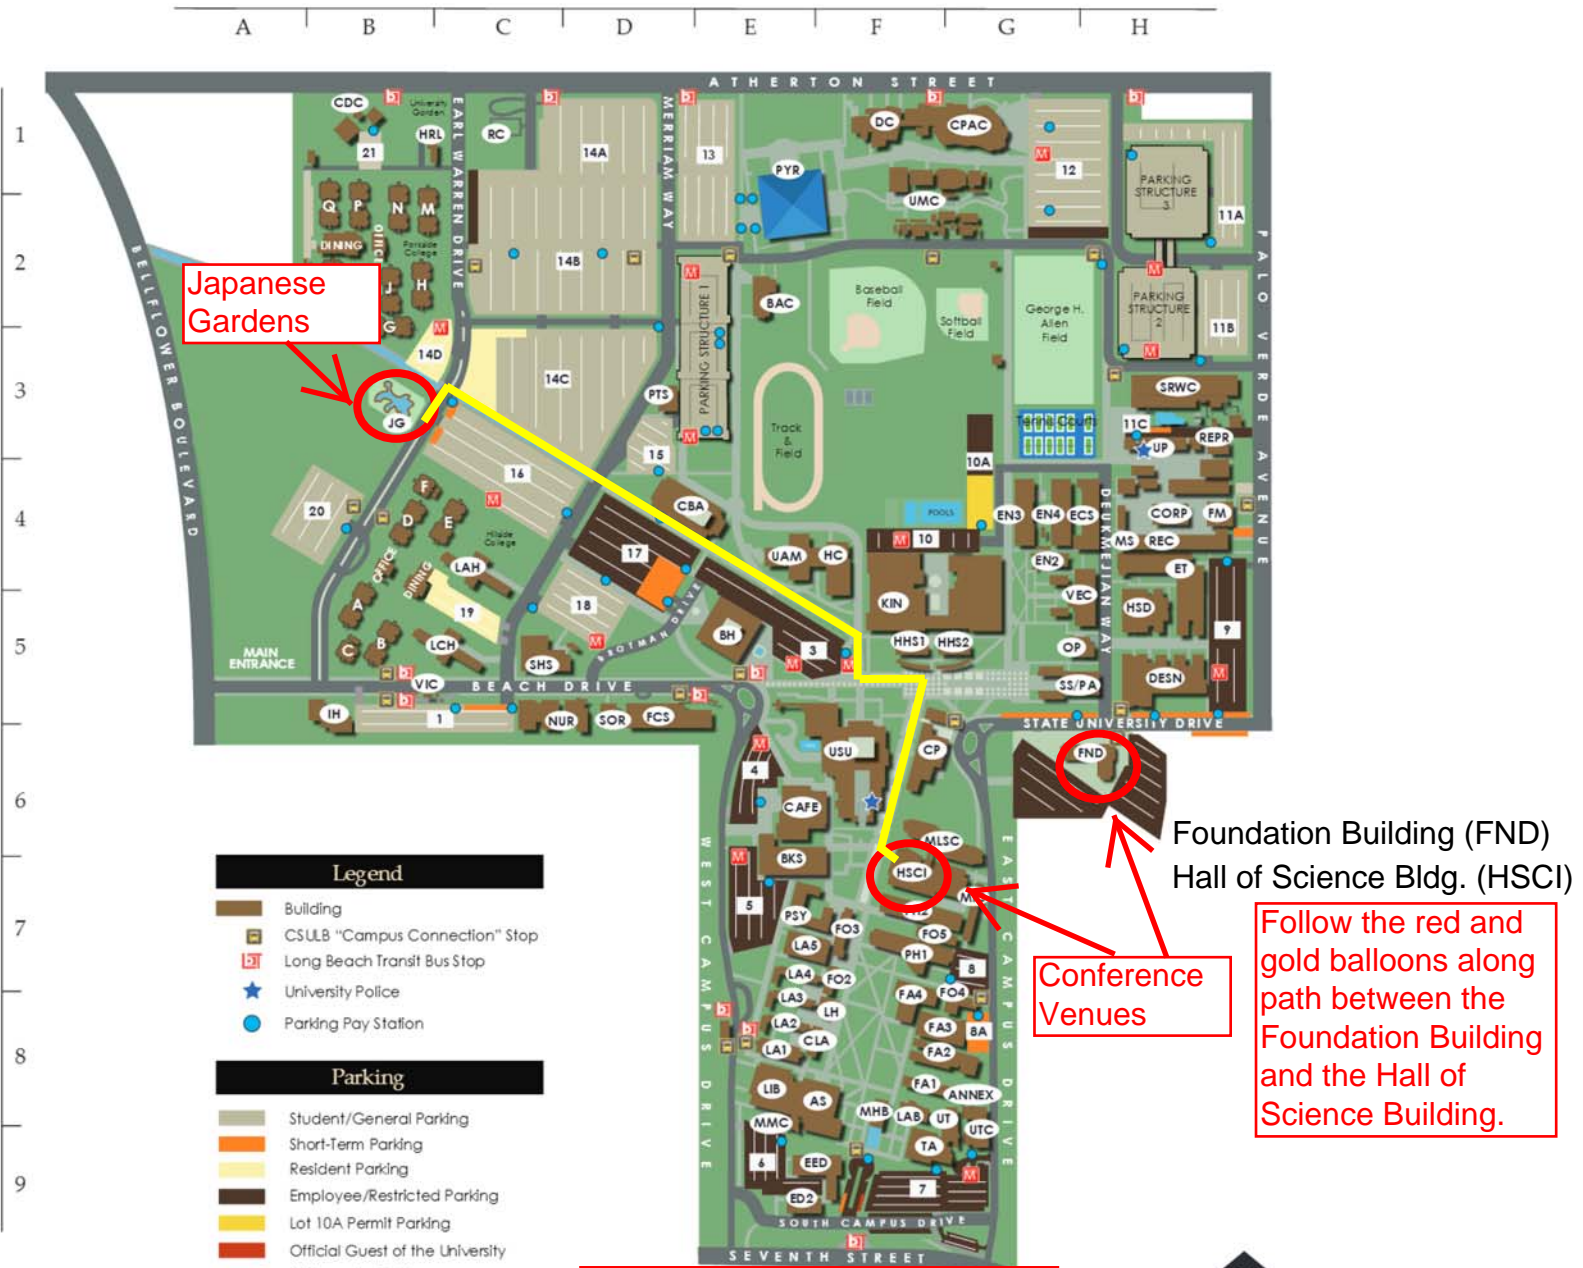

CALIFORNIA STATE UNIVERSITY LONG BEACH

Use address below for your GPS.

Here's the address for your GPS:

Foundation Building Address: 6300 E. State University Drive, Long Beach, CA 90815

For more info: <http://www.foundation.csulb.edu/departments/property/documents/parklot.htm>